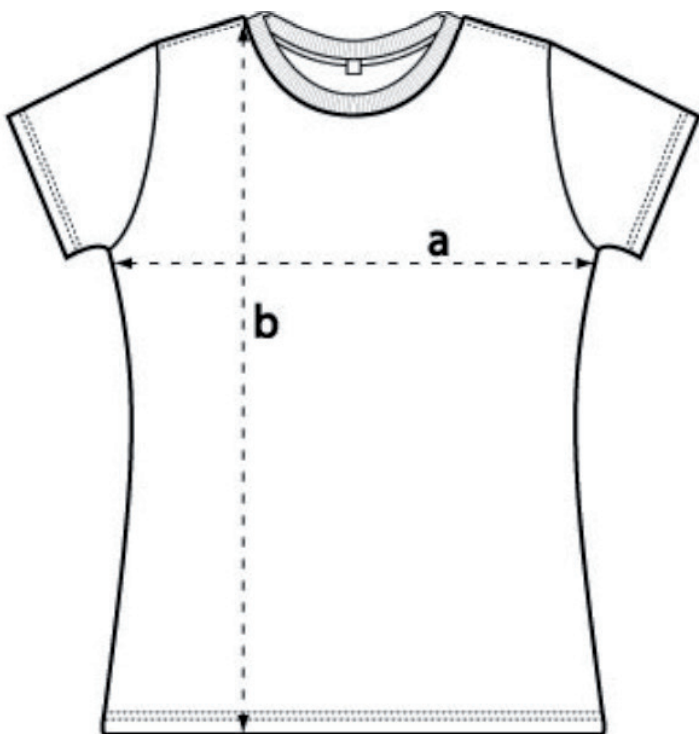

EARTHPOSITIVE

EP04

Women's slim fit jersey t-shirt

S M L XL

Jersey 4.57 oz / 155 g

100% Combed Organic Cotton

Commodity code: 61091000

Origin: IN

	S	M	L	XL	
a	15 3/4	17	18	19	inch
	40	43	45.5	48	cm
b	25 1/2	26	26 1/2	26 3/4	inch
	65	66	67	68	cm