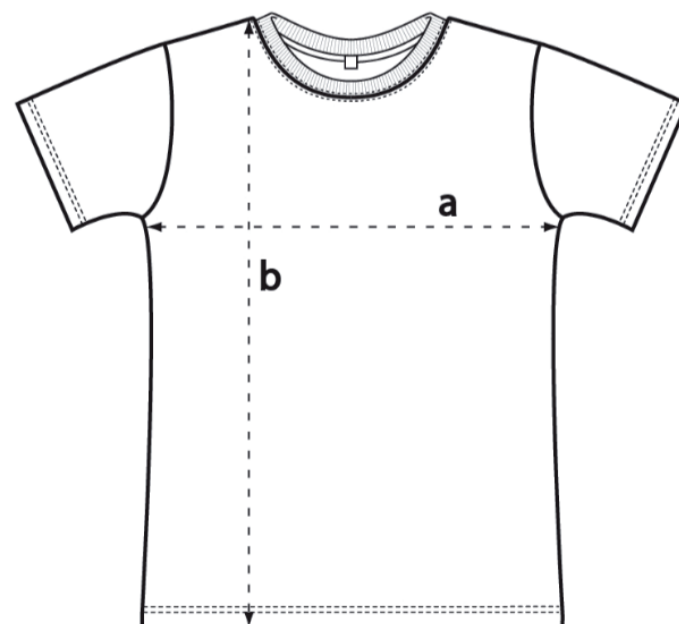

# EP100

Men's / unisex jersey t-shirt

XS S M L XL 2XL 3XL

Jersey 4.57 oz / 155 g

100% Combed Organic Cotton

Commodity code: 61091000

Origin: IN

	XS	S	M	L	XL	XXL	3XL	
a	18 1/2	19 3/4	20 3/4	22	23 1/2	25 1/4	26 3/4	inch
	47	50	53	56	60	64	68	cm
b	26 3/4	27 1/2	28 1/4	29 1/4	30	30 3/4	31 1/2	inch
	68	70	72	74	76	78	80	cm