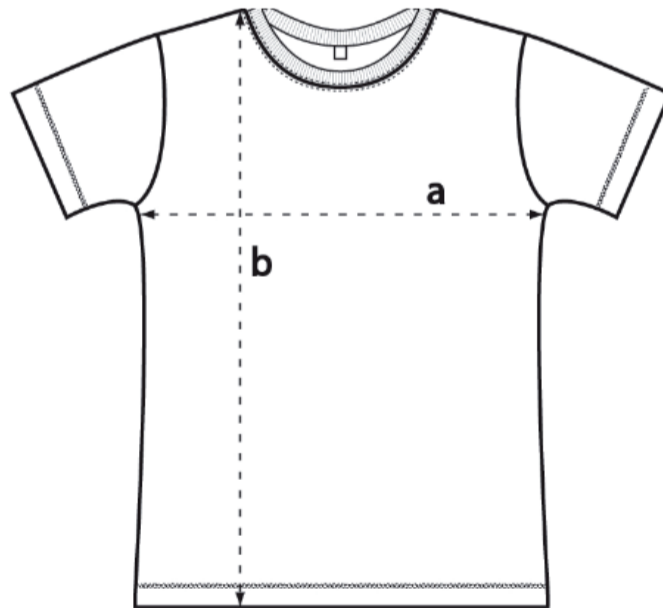

CONTINENTAL

N03

Men's / unisex classic jersey t-shirt

XS S M L XL 2XL 3XL 4XL 5XL

Jersey 4.87 oz / 165 g

100% Combed Cotton

(Melange Grey : 85% Cotton 15% Viscose)

Commodity code: 61091000

Origin: BD

	XS	S	M	L	XL	XXL	3XL	4XL	5XL	
a	18 1/2	19 3/4	20 3/4	22	23 1/2	25 1/4	26 3/4	28 1/4	29 3/4	inch
	47	50	53	56	60	64	68	72	76	cm
b	26 3/4	27 1/2	28 1/4	29 1/4	30	30 3/4	31 1/2	32 1/4	33	inch
	68	70	72	74	76	78	80	82	84	cm